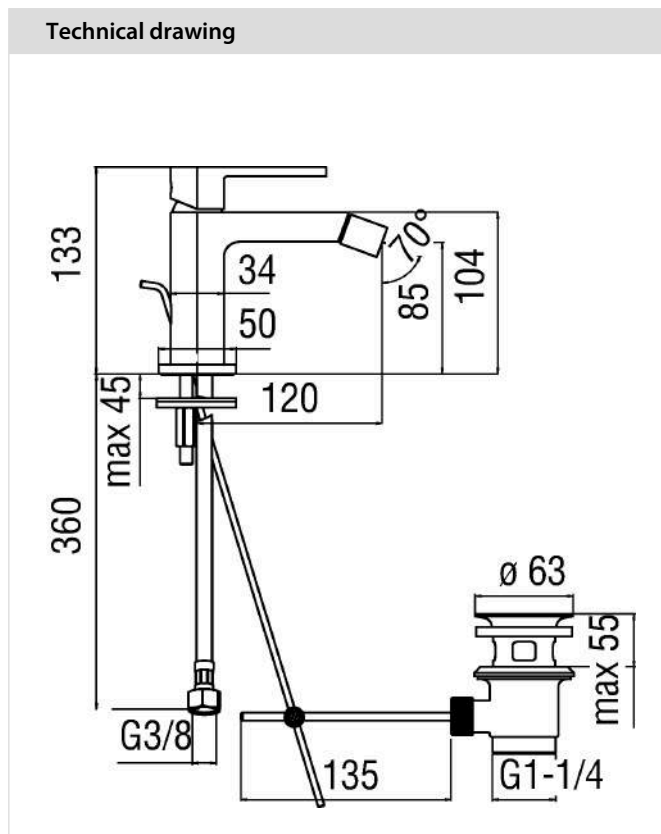

UP
UP94119/1CR

75€
PRECIO NETO

NOBILIS®
The Best Technology for Water