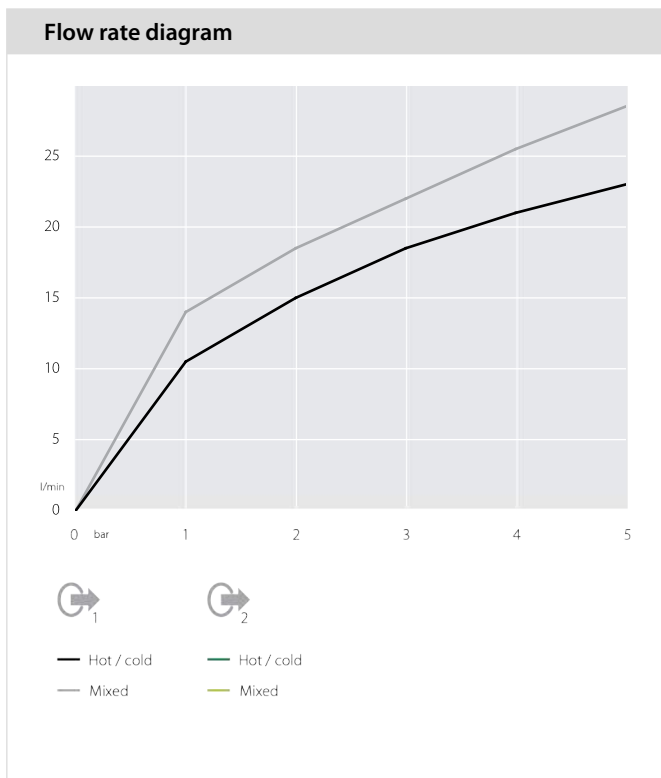

### Flow rate diagram

UP  
UP94118/1CR

75 €  
PRECIO NETO

**NOBILIS**<sup>®</sup>  
The Best Technology for Water

Specifications

- Washbasin
- Single control
- Finish: Chrome
- Cartridge  $\varnothing$  28 mm
- Dynamic flow limiter (-50%)
- The temperature limiter
- Aerator Neoperl<sup>®</sup> cascade M 24 x 1
- Flexible Parigi<sup>®</sup> SPX<sup>®</sup> stainless steel  $\varnothing$  3/8"
- Packaging: 41 x 21 x 7 cm / 0,006027 m<sup>3</sup> / 1,89 kg

UP  
UP94119/1CR

75€  
PRECIO NETO

**NOBILIS**<sup>®</sup>  
The Best Technology for Water

**Specifications**

- Bidet
- Single control
- Finish: Chrome
- Swivel jet
- Cartridge  $\varnothing$  28 mm
- Dynamic flow limiter (-50%)
- The temperature limiter
- Aerator Neoperl<sup>®</sup> caché M 16,5 x 1 with swivel
- Flexible Parigi<sup>®</sup> SPX<sup>®</sup> stainless steel  $\varnothing$  3/8"
- Packaging: 41 x 21 x 7 cm / 0,006027 m<sup>3</sup> / 1,72 kg

UP  
UP94100CR

180 €

**NOBILIS®**

The Best Technology for Water

MAXIMO DTO. 25 %

**Specifications**

- Shower
- Flush fit single control
- Finish: Chrome
- 2-way outlet
- Automatic deviator
- Built-in part included
- Cartridge  $\varnothing$  35 mm
- Dynamic flow limiter (-50%)
- The temperature limiter
- Packaging: 16,5 x 21,5 x 17,1 cm / 0,006066 m<sup>3</sup> / 2,4 kg

TEKNOBILI  
AD146/32CR

104 €

**NOBILIS**<sup>®</sup>  
The Best Technology for Water

MAXIMO DTO. 25 %

**Specifications**

- Shower
- Duplex water connection
- Finish: Chrome
- 1/2" water connection
- Fixed hand shower support
- Single jet hand shower
- 150 cm hose