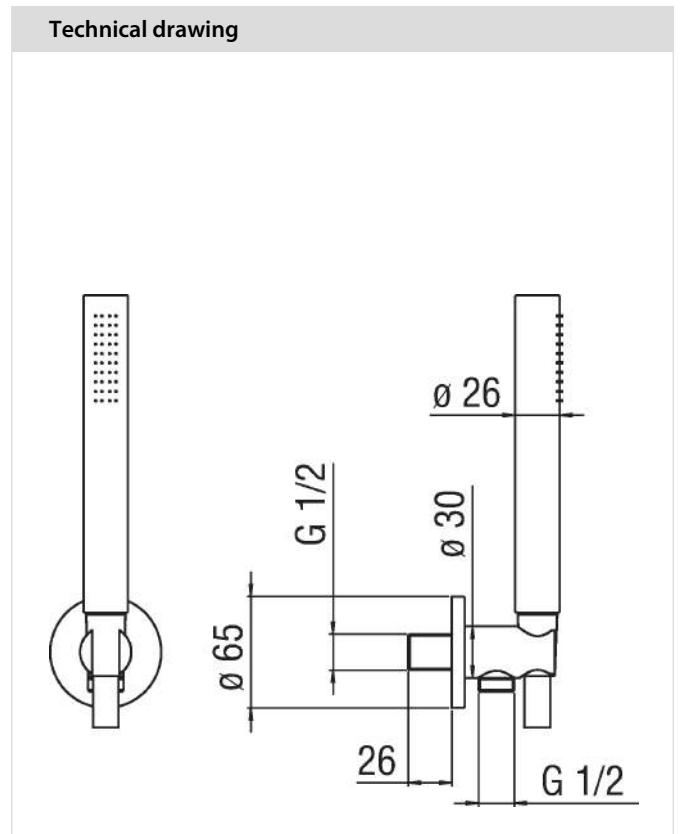

TEKNOBILI
AD146/32CR

104 €

NOBILIS®
The Best Technology for Water

MAXIMO DTO. 25 %

Specifications

- Shower
- Duplex water connection
- Finish: Chrome
- 1/2" water connection
- Fixed hand shower support
- Single jet hand shower
- 150 cm hose