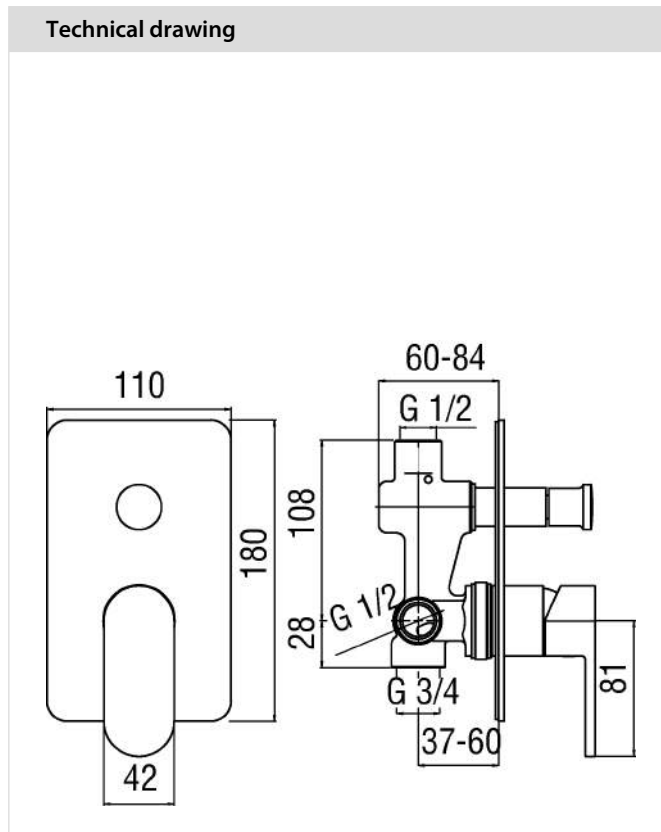

Diagramma di portata

MIA
MI102100CR

291 €

NOBILIS®

The Best Technology for Water

MAXIMO DTO. 25 %

Specifications

- Shower
- Flush fit single control
- Finish: Chrome
- 2-way outlet
- Automatic deviator
- Built-in part included
- Cartridge \varnothing 35 mm
- Dynamic flow limiter (-50%)
- The temperature limiter
- Packaging: 16,5 x 21,5 x 17,1 cm / 0,006066 m³ / 2,3 kg

Flow rate diagram

UP
UP94100CR

180 €

NOBILIS[®]

The Best Technology for Water

MAXIMO DTO. 25 %

Specifications

- Shower
- Flush fit single control
- Finish: Chrome
- 2-way outlet
- Automatic deviator
- Built-in part included
- Cartridge \varnothing 35 mm
- Dynamic flow limiter (-50%)
- The temperature limiter
- Packaging: 16,5 x 21,5 x 17,1 cm / 0,006066 m³ / 2,4 kg

CUBE
AD146/30CR

101 €

NOBILIS[®]
The Best Technology for Water

MAXIMO DTO. 25%

Image

Technical drawing

Specifications

Shower
Duplex water connection
Finish: Chrome
1/2" water connection
Fixed hand shower support
Single jet hand shower
150 cm hose
Packaging: 24 x 25 x 8 cm / 0,0048 m³ / 1 kg

INFINITY
WE80100

100 €
MAXIMO DTO. 25 %

NOBILIS[®]
The Best Technology for Water

Image

Technical drawing

Specifications

Shower
Universal flush fit body
1/2" outlet
Packaging: 17,1 x 10,8 x 11 cm / 0,002031 m³ / 1,8 kg