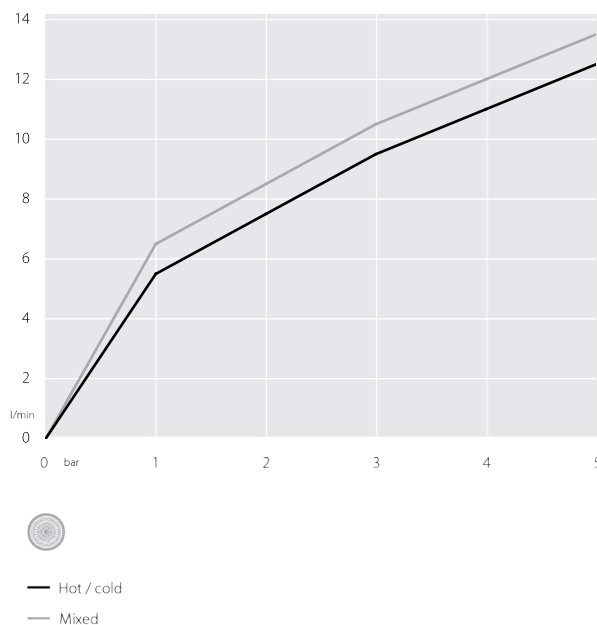

Bidet
Monocomando
Finitura: Cromo
Getto orientabile
Cartuccia $\varnothing 28$ mm
Regolatore dinamico di portata (-50%)
Limitatore di temperatura
Aeratore Neoperl® caché M 16,5 x 1 con snodo
Flessibili Parigi® SPX® acciaio inox $\varnothing 3/8''$
Imballo: 41 x 21 x 7 cm / 0,006027 m³ / 2,29 kg

Diagramma di portata

MIA
MI102100CR

291 €

NOBILIS®

The Best Technology for Water

MAXIMO DTO. 25 %

Specifications

- Shower
- Flush fit single control
- Finish: Chrome
- 2-way outlet
- Automatic deviator
- Built-in part included
- Cartridge \varnothing 35 mm
- Dynamic flow limiter (-50%)
- The temperature limiter
- Packaging: 16,5 x 21,5 x 17,1 cm / 0,006066 m³ / 2,3 kg

UP
UP94119/1CR

75€
PRECIO NETO

NOBILIS[®]
The Best Technology for Water

Image

Technical drawing

Specifications

Bidet
Single control
Finish: Chrome
Swivel jet
Cartridge \varnothing 28 mm
Dynamic flow limiter (-50%)
The temperature limiter
Aerator Neoperl[®] caché M 16,5 x 1 with swivel
Flexible Parigi[®] SPX[®] stainless steel \varnothing 3/8"
Packaging: 41 x 21 x 7 cm / 0,006027 m³ / 1,72 kg

Flow rate diagram

UP
UP94100CR

180 €

NOBILIS[®]

The Best Technology for Water

MAXIMO DTO. 25 %

Specifications

- Shower
- Flush fit single control
- Finish: Chrome
- 2-way outlet
- Automatic deviator
- Built-in part included
- Cartridge \varnothing 35 mm
- Dynamic flow limiter (-50%)
- The temperature limiter
- Packaging: 16,5 x 21,5 x 17,1 cm / 0,006066 m³ / 2,4 kg