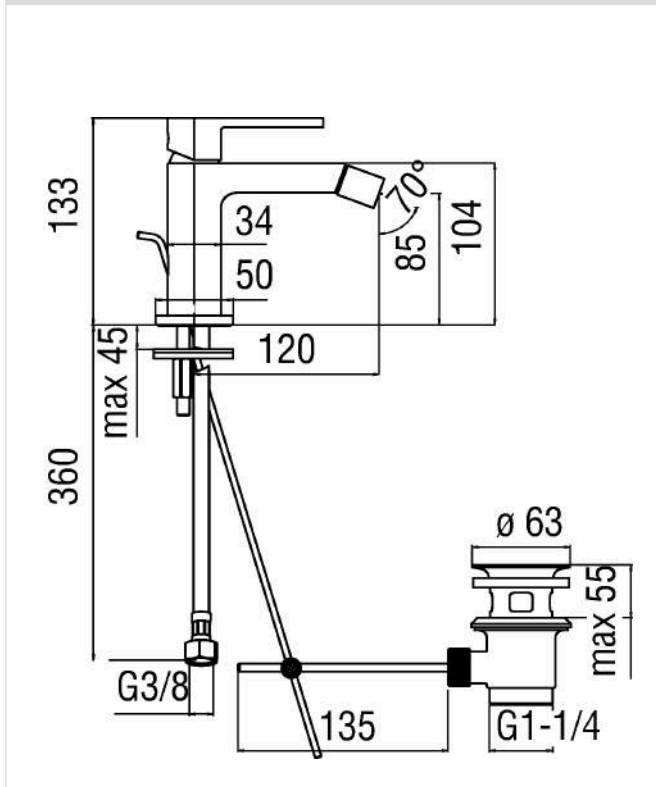

Diagramma di portata

MIA
MI102100CR

291 €

NOBILIS®

The Best Technology for Water

MAXIMO DTO. 25 %

Specifications

- Shower
- Flush fit single control
- Finish: Chrome
- 2-way outlet
- Automatic deviator
- Built-in part included
- Cartridge \varnothing 35 mm
- Dynamic flow limiter (-50%)
- The temperature limiter
- Packaging: 16,5 x 21,5 x 17,1 cm / 0,006066 m³ / 2,3 kg

UP
UP94119/1CR

75€
PRECIO NETO

NOBILIS[®]
The Best Technology for Water

Image

Technical drawing

Specifications

Bidet
Single control
Finish: Chrome
Swivel jet
Cartridge \varnothing 28 mm
Dynamic flow limiter (-50%)
The temperature limiter
Aerator Neoperl[®] caché M 16,5 x 1 with swivel
Flexible Parigi[®] SPX[®] stainless steel \varnothing 3/8"
Packaging: 41 x 21 x 7 cm / 0,006027 m³ / 1,72 kg

Flow rate diagram

UP
UP94100CR

180 €

NOBILIS[®]

The Best Technology for Water

MAXIMO DTO. 25 %

Specifications

- Shower
- Flush fit single control
- Finish: Chrome
- 2-way outlet
- Automatic deviator
- Built-in part included
- Cartridge \varnothing 35 mm
- Dynamic flow limiter (-50%)
- The temperature limiter
- Packaging: 16,5 x 21,5 x 17,1 cm / 0,006066 m³ / 2,4 kg

INFINITY
WE80100

100 €
MAXIMO DTO. 25 %

NOBILIS[®]
The Best Technology for Water

Image

Technical drawing

Specifications

Shower
Universal flush fit body
1/2" outlet
Packaging: 17,1 x 10,8 x 11 cm / 0,002031 m³ / 1,8 kg