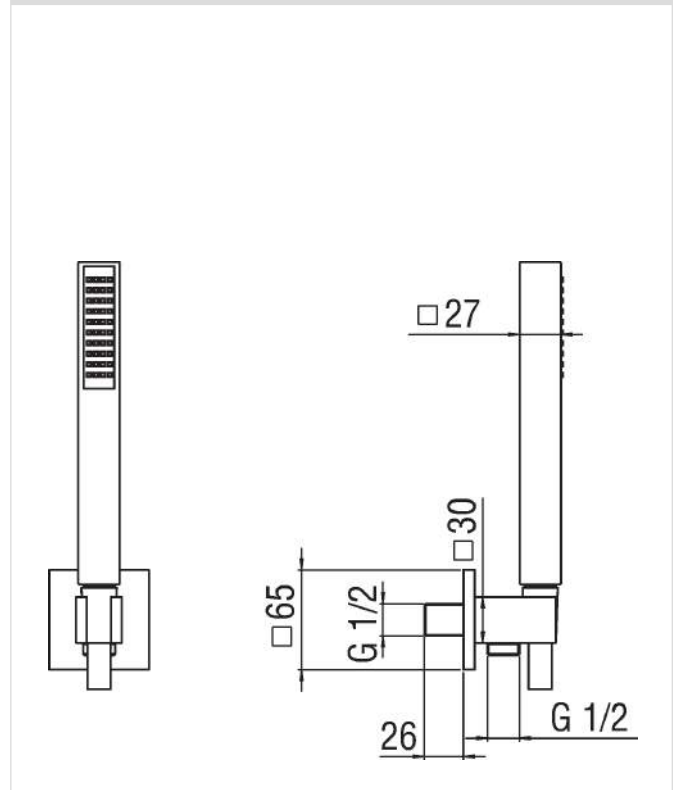

Flow rate diagram

UP
UP94100CR

180 €

NOBILIS[®]

The Best Technology for Water

MAXIMO DTO. 25 %

Specifications

- Shower
- Flush fit single control
- Finish: Chrome
- 2-way outlet
- Automatic deviator
- Built-in part included
- Cartridge \varnothing 35 mm
- Dynamic flow limiter (-50%)
- The temperature limiter
- Packaging: 16,5 x 21,5 x 17,1 cm / 0,006066 m³ / 2,4 kg

CUBE
AD146/30CR

101 €

NOBILIS[®]
The Best Technology for Water

MAXIMO DTO. 25%

Image

Technical drawing

Specifications

Shower
Duplex water connection
Finish: Chrome
1/2" water connection
Fixed hand shower support
Single jet hand shower
150 cm hose
Packaging: 24 x 25 x 8 cm / 0,0048 m³ / 1 kg

INFINITY
WE80100

100 €
MAXIMO DTO. 25 %

NOBILIS[®]
The Best Technology for Water

Image

Technical drawing

Specifications

Shower
Universal flush fit body
1/2" outlet
Packaging: 17,1 x 10,8 x 11 cm / 0,002031 m³ / 1,8 kg

CUCINA
OZ134/T7CR

63€
PRECIO NETO

NOBILIS®
The Best Technology for Water

Specifications

Oz T7
Single control
Finish: Chrome
Swivel spout
Packaging: 56,5 x 29 x 7,1 cm / 0,011633 m³ / 2,35 kg