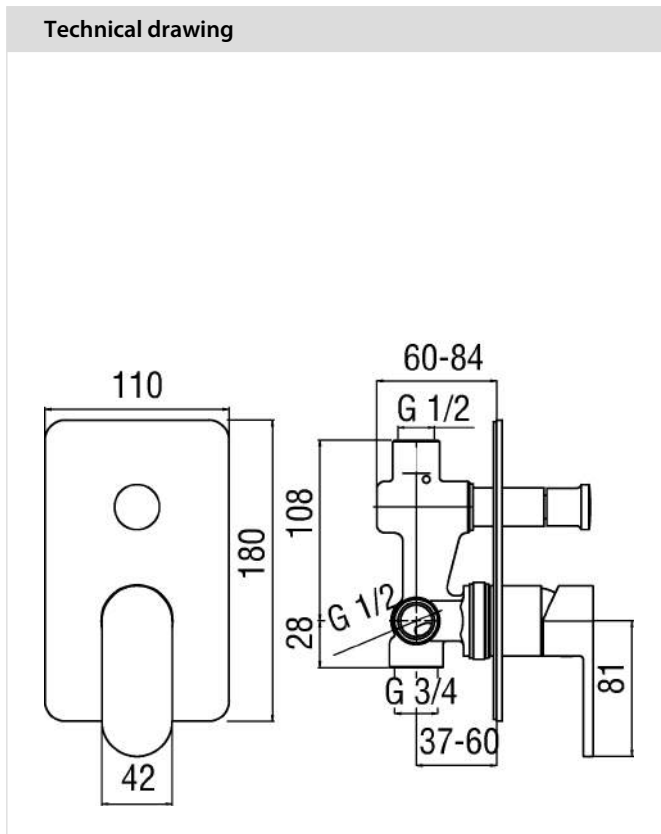

### Specifications

Shower  
Flush fit single control  
Finish: Chrome  
2-way outlet  
Automatic deviator  
Built-in part included  
Cartridge  $\varnothing$  35 mm  
Dynamic flow limiter (-50%)  
The temperature limiter  
Packaging: 16,5 x 21,5 x 17,1 cm / 0,006066 m<sup>3</sup> / 2,3 kg

UP  
UP94100CR

180 €

**NOBILIS®**

The Best Technology for Water

MAXIMO DTO. 25 %

**Specifications**

- Shower
- Flush fit single control
- Finish: Chrome
- 2-way outlet
- Automatic deviator
- Built-in part included
- Cartridge  $\varnothing$  35 mm
- Dynamic flow limiter (-50%)
- The temperature limiter
- Packaging: 16,5 x 21,5 x 17,1 cm / 0,006066 m<sup>3</sup> / 2,4 kg

### Specifications

Shower  
Duplex water connection  
Finish: Chrome  
1/2" water connection  
Fixed hand shower support  
Single jet hand shower  
150 cm hose  
Packaging: 24 x 25 x 8 cm / 0,0048 m<sup>3</sup> / 1 kg

### Specifications

Shower  
Universal flush fit body  
1/2" outlet  
Packaging: 17,1 x 10,8 x 11 cm / 0,002031 m<sup>3</sup> / 1,8 kg

CUCINA  
OZ134/T7CR

63€  
PRECIO NETO

**NOBILIS**<sup>®</sup>  
The Best Technology for Water