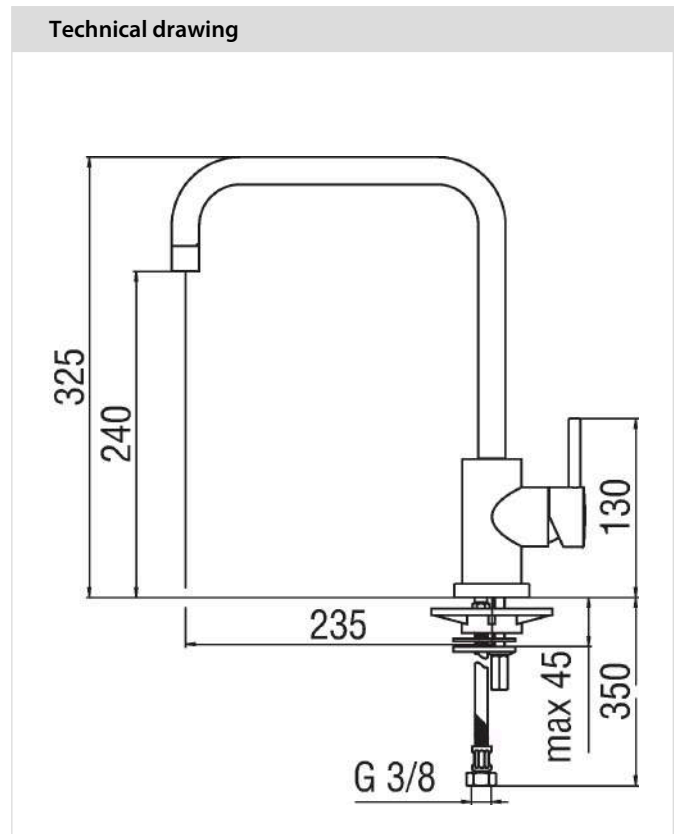

Flow rate diagram

UP
UP94100CR

180 €

NOBILIS[®]

The Best Technology for Water

MAXIMO DTO. 25 %

Specifications

- Shower
- Flush fit single control
- Finish: Chrome
- 2-way outlet
- Automatic deviator
- Built-in part included
- Cartridge \varnothing 35 mm
- Dynamic flow limiter (-50%)
- The temperature limiter
- Packaging: 16,5 x 21,5 x 17,1 cm / 0,006066 m³ / 2,4 kg

CUBE
AD146/30CR

101 €

NOBILIS[®]
The Best Technology for Water

MAXIMO DTO. 25%

Image

Technical drawing

Specifications

Shower
Duplex water connection
Finish: Chrome
1/2" water connection
Fixed hand shower support
Single jet hand shower
150 cm hose
Packaging: 24 x 25 x 8 cm / 0,0048 m³ / 1 kg

INFINITY
WE80100

100 €
MAXIMO DTO. 25 %

NOBILIS[®]
The Best Technology for Water

Image

Technical drawing

Specifications

Shower
Universal flush fit body
1/2" outlet
Packaging: 17,1 x 10,8 x 11 cm / 0,002031 m³ / 1,8 kg

CUCINA
OZ134/T7CR

63€
PRECIO NETO

NOBILIS®
The Best Technology for Water

Specifications

Oz T7
Single control
Finish: Chrome
Swivel spout
Packaging: 56,5 x 29 x 7,1 cm / 0,011633 m³ / 2,35 kg