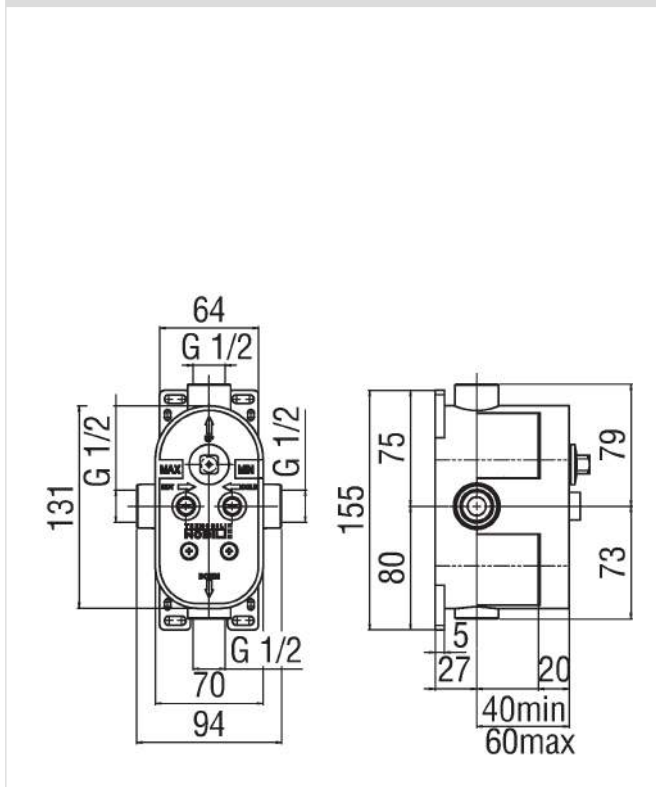

### Specifications

Shower  
Flush fit single control  
Finish: Chrome  
2-way outlet  
Automatic deviator  
Built-in part included  
Cartridge  $\varnothing$  35 mm  
Dynamic flow limiter (-50%)  
The temperature limiter  
Packaging: 16,5 x 21,5 x 17,1 cm / 0,006066 m<sup>3</sup> / 2,3 kg

### Specifications

Shower  
Duplex water connection  
Finish: Chrome  
1/2" water connection  
Fixed hand shower support  
Single jet hand shower  
150 cm hose  
Packaging: 24 x 25 x 8 cm / 0,0048 m<sup>3</sup> / 1 kg

INFINITY  
WE80100

100 €  
MAXIMO DTO. 25 %

**NOBILIS**<sup>®</sup>  
The Best Technology for Water

Image

Technical drawing

### Specifications

Shower  
Universal flush fit body  
1/2" outlet  
Packaging: 17,1 x 10,8 x 11 cm / 0,002031 m<sup>3</sup> / 1,8 kg

CUCINA  
OZ134/T7CR

63€  
PRECIO NETO

**NOBILIS**<sup>®</sup>  
The Best Technology for Water