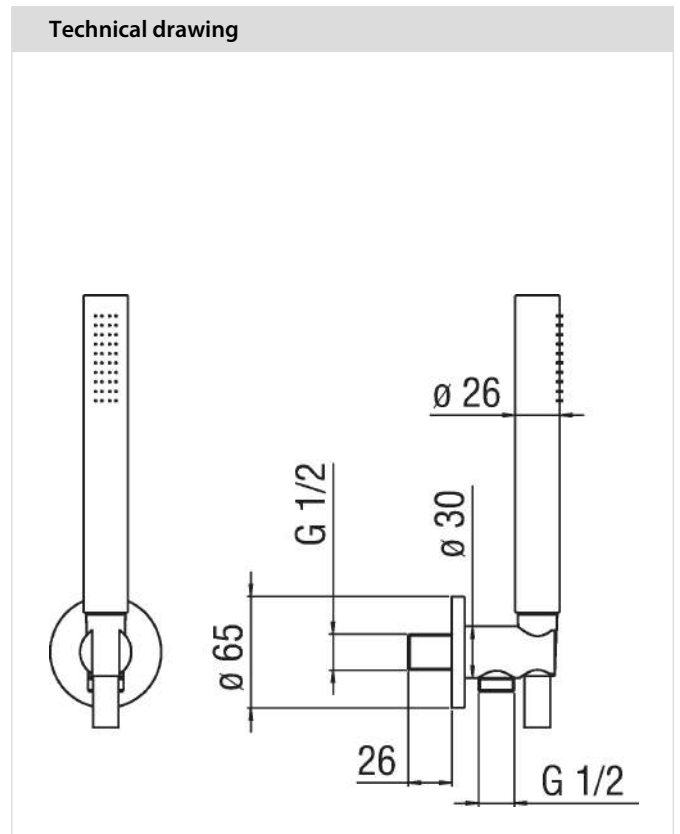

TEKNOBILI
AD146/32CR

104 €

NOBILIS®
The Best Technology for Water

MAXIMO DTO. 25 %