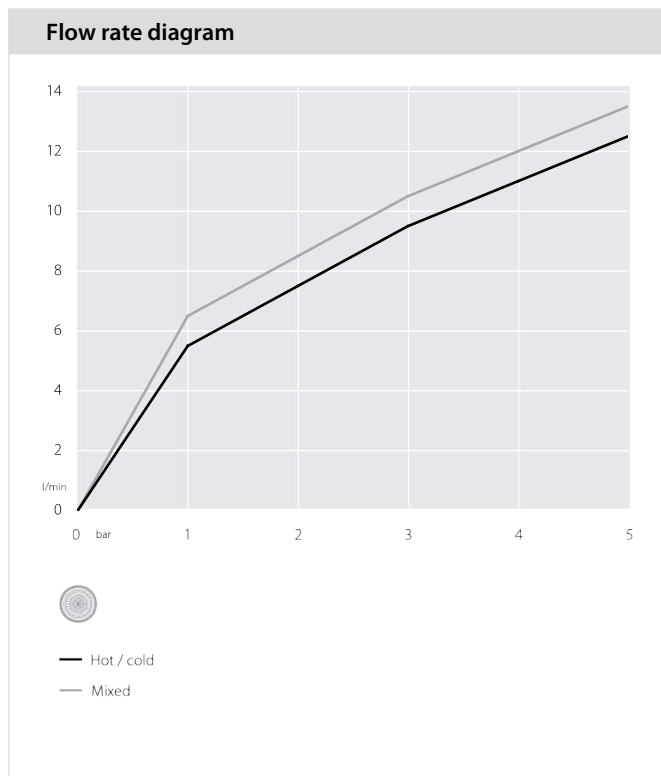

### Flow rate diagram

UP  
UP94118/1CR

75 €  
PRECIO NETO

**NOBILIS**<sup>®</sup>  
The Best Technology for Water

Specifications

- Washbasin
- Single control
- Finish: Chrome
- Cartridge  $\varnothing$  28 mm
- Dynamic flow limiter (-50%)
- The temperature limiter
- Aerator Neoperl<sup>®</sup> cascade M 24 x 1
- Flexible Parigi<sup>®</sup> SPX<sup>®</sup> stainless steel  $\varnothing$  3/8"
- Packaging: 41 x 21 x 7 cm / 0,006027 m<sup>3</sup> / 1,89 kg

UP  
UP94119/1CR

75€  
PRECIO NETO

**NOBILIS**<sup>®</sup>  
The Best Technology for Water

**Specifications**

- Bidet
- Single control
- Finish: Chrome
- Swivel jet
- Cartridge  $\varnothing$  28 mm
- Dynamic flow limiter (-50%)
- The temperature limiter
- Aerator Neoperl<sup>®</sup> caché M 16,5 x 1 with swivel
- Flexible Parigi<sup>®</sup> SPX<sup>®</sup> stainless steel  $\varnothing$  3/8"
- Packaging: 41 x 21 x 7 cm / 0,006027 m<sup>3</sup> / 1,72 kg

UP  
UP94100CR

180 €

**NOBILIS®**

The Best Technology for Water

MAXIMO DTO. 25 %

**Specifications**

- Shower
- Flush fit single control
- Finish: Chrome
- 2-way outlet
- Automatic deviator
- Built-in part included
- Cartridge  $\varnothing$  35 mm
- Dynamic flow limiter (-50%)
- The temperature limiter
- Packaging: 16,5 x 21,5 x 17,1 cm / 0,006066 m<sup>3</sup> / 2,4 kg