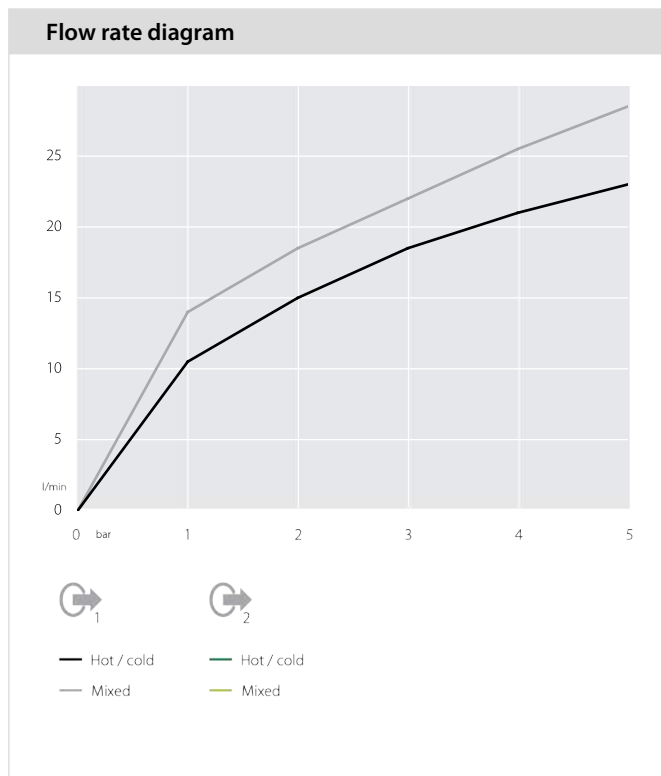

UP
UP94119/1CR

75€
PRECIO NETO

NOBILIS[®]
The Best Technology for Water

Image

Technical drawing

Specifications

Bidet
Single control
Finish: Chrome
Swivel jet
Cartridge \varnothing 28 mm
Dynamic flow limiter (-50%)
The temperature limiter
Aerator Neoperl[®] caché M 16,5 x 1 with swivel
Flexible Parigi[®] SPX[®] stainless steel \varnothing 3/8"
Packaging: 41 x 21 x 7 cm / 0,006027 m³ / 1,72 kg

Flow rate diagram

UP
UP94100CR

180 €

NOBILIS[®]

The Best Technology for Water

MAXIMO DTO. 25 %

Specifications

- Shower
- Flush fit single control
- Finish: Chrome
- 2-way outlet
- Automatic deviator
- Built-in part included
- Cartridge \varnothing 35 mm
- Dynamic flow limiter (-50%)
- The temperature limiter
- Packaging: 16,5 x 21,5 x 17,1 cm / 0,006066 m³ / 2,4 kg