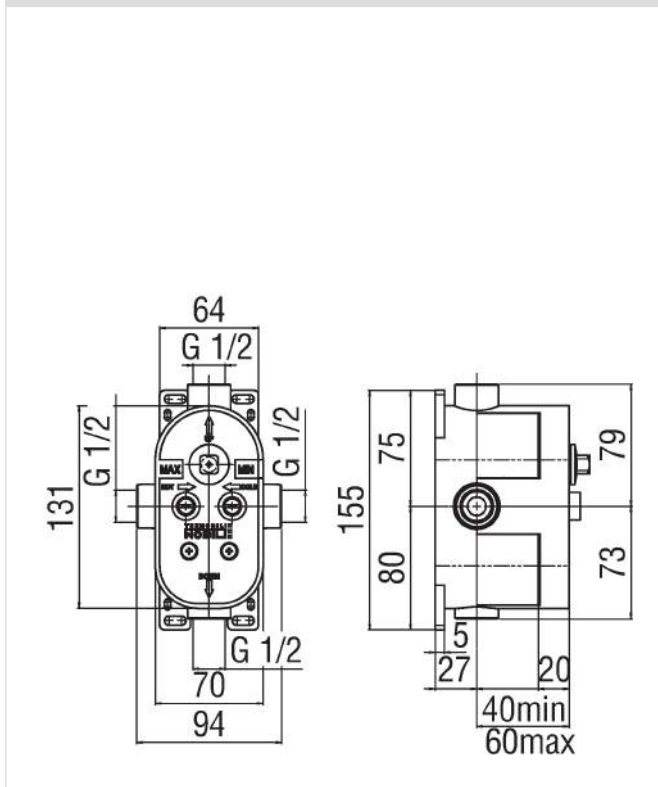

Flow rate diagram

UP
UP94100CR

180 €

NOBILIS[®]

The Best Technology for Water

MAXIMO DTO. 25 %

Specifications

- Shower
- Flush fit single control
- Finish: Chrome
- 2-way outlet
- Automatic deviator
- Built-in part included
- Cartridge \varnothing 35 mm
- Dynamic flow limiter (-50%)
- The temperature limiter
- Packaging: 16,5 x 21,5 x 17,1 cm / 0,006066 m³ / 2,4 kg

CUBE
AD146/30CR

101 €

NOBILIS[®]
The Best Technology for Water

MAXIMO DTO. 25%

Image

Technical drawing

Specifications

Shower
Duplex water connection
Finish: Chrome
1/2" water connection
Fixed hand shower support
Single jet hand shower
150 cm hose
Packaging: 24 x 25 x 8 cm / 0,0048 m³ / 1 kg

INFINITY
WE80100

100 €
MAXIMO DTO. 25 %

NOBILIS[®]
The Best Technology for Water

Image

Technical drawing

Specifications

Shower
Universal flush fit body
1/2" outlet
Packaging: 17,1 x 10,8 x 11 cm / 0,002031 m³ / 1,8 kg

CUCINA
OZ134/T7CR

63€
PRECIO NETO

NOBILIS®
The Best Technology for Water

Specifications

Oz T7
Single control
Finish: Chrome
Swivel spout
Packaging: 56,5 x 29 x 7,1 cm / 0,011633 m³ / 2,35 kg