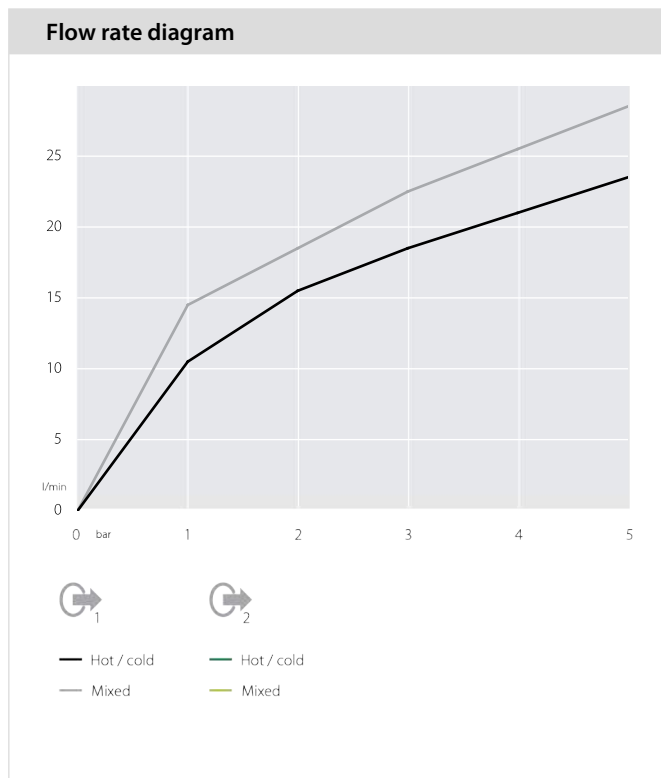

Bidet
Monocomando
Finitura: Cromo
Getto orientabile
Cartuccia $\varnothing 28$ mm
Regolatore dinamico di portata (-50%)
Limitatore di temperatura
Aeratore Neoperl® caché M 16,5 x 1 con snodo
Flessibili Parigi® SPX® acciaio inox $\varnothing 3/8''$
Imballo: 41 x 21 x 7 cm / 0,006027 m³ / 2,29 kg

Diagramma di portata

MIA
MI102100CR

291 €

NOBILIS®

The Best Technology for Water

MAXIMO DTO. 25 %

Specifications

- Shower
- Flush fit single control
- Finish: Chrome
- 2-way outlet
- Automatic deviator
- Built-in part included
- Cartridge \varnothing 35 mm
- Dynamic flow limiter (-50%)
- The temperature limiter
- Packaging: 16,5 x 21,5 x 17,1 cm / 0,006066 m³ / 2,3 kg

UP
UP94119/1CR

75€
PRECIO NETO

NOBILIS[®]
The Best Technology for Water

Image

Technical drawing

Specifications

Bidet
Single control
Finish: Chrome
Swivel jet
Cartridge \varnothing 28 mm
Dynamic flow limiter (-50%)
The temperature limiter
Aerator Neoperl[®] caché M 16,5 x 1 with swivel
Flexible Parigi[®] SPX[®] stainless steel \varnothing 3/8"
Packaging: 41 x 21 x 7 cm / 0,006027 m³ / 1,72 kg

Flow rate diagram

UP
UP94100CR

180 €

NOBILIS[®]

The Best Technology for Water

MAXIMO DTO. 25 %

Specifications

- Shower
- Flush fit single control
- Finish: Chrome
- 2-way outlet
- Automatic deviator
- Built-in part included
- Cartridge \varnothing 35 mm
- Dynamic flow limiter (-50%)
- The temperature limiter
- Packaging: 16,5 x 21,5 x 17,1 cm / 0,006066 m³ / 2,4 kg