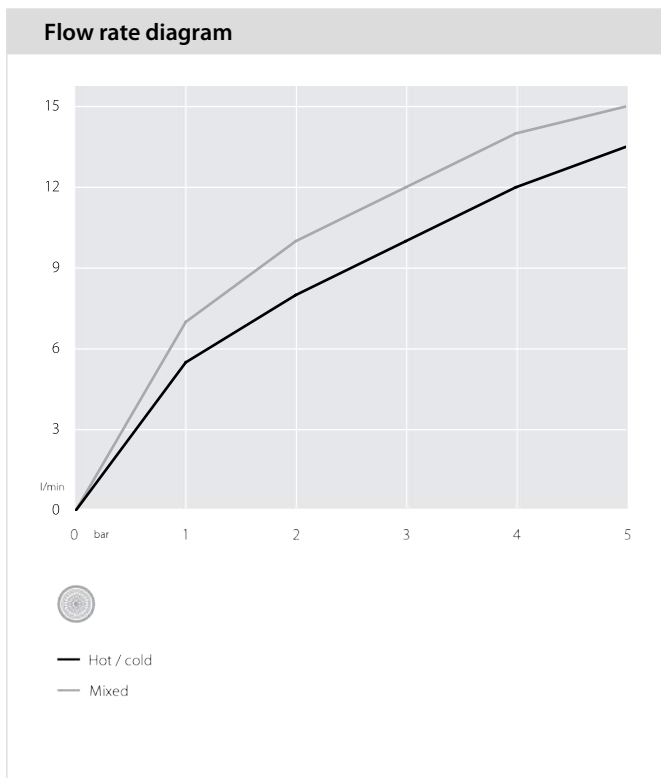

### Specifications

Shower  
Flush fit single control  
Finish: Chrome  
2-way outlet  
Automatic deviator  
Built-in part included  
Cartridge  $\varnothing$  35 mm  
Dynamic flow limiter (-50%)  
The temperature limiter  
Packaging: 16,5 x 21,5 x 17,1 cm / 0,006066 m<sup>3</sup> / 2,3 kg

### Flow rate diagram

UP  
UP94118/1CR

75 €  
PRECIO NETO

**NOBILIS**<sup>®</sup>  
The Best Technology for Water

Specifications

- Washbasin
- Single control
- Finish: Chrome
- Cartridge  $\varnothing$  28 mm
- Dynamic flow limiter (-50%)
- The temperature limiter
- Aerator Neoperl<sup>®</sup> cascade M 24 x 1
- Flexible Parigi<sup>®</sup> SPX<sup>®</sup> stainless steel  $\varnothing$  3/8"
- Packaging: 41 x 21 x 7 cm / 0,006027 m<sup>3</sup> / 1,89 kg

UP  
UP94119/1CR

75€  
PRECIO NETO

**NOBILIS**<sup>®</sup>  
The Best Technology for Water

**Specifications**

- Bidet
- Single control
- Finish: Chrome
- Swivel jet
- Cartridge  $\varnothing$  28 mm
- Dynamic flow limiter (-50%)
- The temperature limiter
- Aerator Neoperl<sup>®</sup> caché M 16,5 x 1 with swivel
- Flexible Parigi<sup>®</sup> SPX<sup>®</sup> stainless steel  $\varnothing$  3/8"
- Packaging: 41 x 21 x 7 cm / 0,006027 m<sup>3</sup> / 1,72 kg

UP  
UP94100CR

180 €

**NOBILIS®**

The Best Technology for Water

MAXIMO DTO. 25 %

**Specifications**

- Shower
- Flush fit single control
- Finish: Chrome
- 2-way outlet
- Automatic deviator
- Built-in part included
- Cartridge  $\varnothing$  35 mm
- Dynamic flow limiter (-50%)
- The temperature limiter
- Packaging: 16,5 x 21,5 x 17,1 cm / 0,006066 m<sup>3</sup> / 2,4 kg