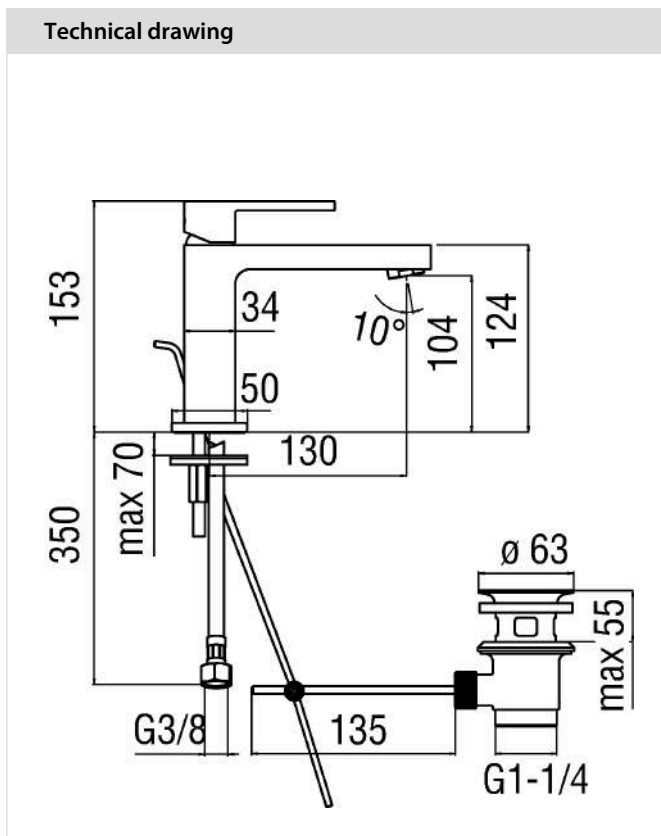

### Specifications

Shower  
Flush fit single control  
Finish: Chrome  
2-way outlet  
Automatic deviator  
Built-in part included  
Cartridge  $\varnothing$  35 mm  
Dynamic flow limiter (-50%)  
The temperature limiter  
Packaging: 16,5 x 21,5 x 17,1 cm / 0,006066 m<sup>3</sup> / 2,3 kg

### Flow rate diagram

UP  
UP94118/1CR

75 €  
PRECIO NETO

**NOBILIS**<sup>®</sup>  
The Best Technology for Water

Specifications

- Washbasin
- Single control
- Finish: Chrome
- Cartridge  $\varnothing$  28 mm
- Dynamic flow limiter (-50%)
- The temperature limiter
- Aerator Neoperl<sup>®</sup> cascade M 24 x 1
- Flexible Parigi<sup>®</sup> SPX<sup>®</sup> stainless steel  $\varnothing$  3/8"
- Packaging: 41 x 21 x 7 cm / 0,006027 m<sup>3</sup> / 1,89 kg

### Specifications

Shower  
Duplex water connection  
Finish: Chrome  
1/2" water connection  
Fixed hand shower support  
Single jet hand shower  
150 cm hose  
Packaging: 24 x 25 x 8 cm / 0,0048 m<sup>3</sup> / 1 kg

### Specifications

Shower  
Universal flush fit body  
1/2" outlet  
Packaging: 17,1 x 10,8 x 11 cm / 0,002031 m<sup>3</sup> / 1,8 kg

CUCINA  
OZ134/T7CR

63€  
PRECIO NETO

**NOBILIS**<sup>®</sup>  
The Best Technology for Water