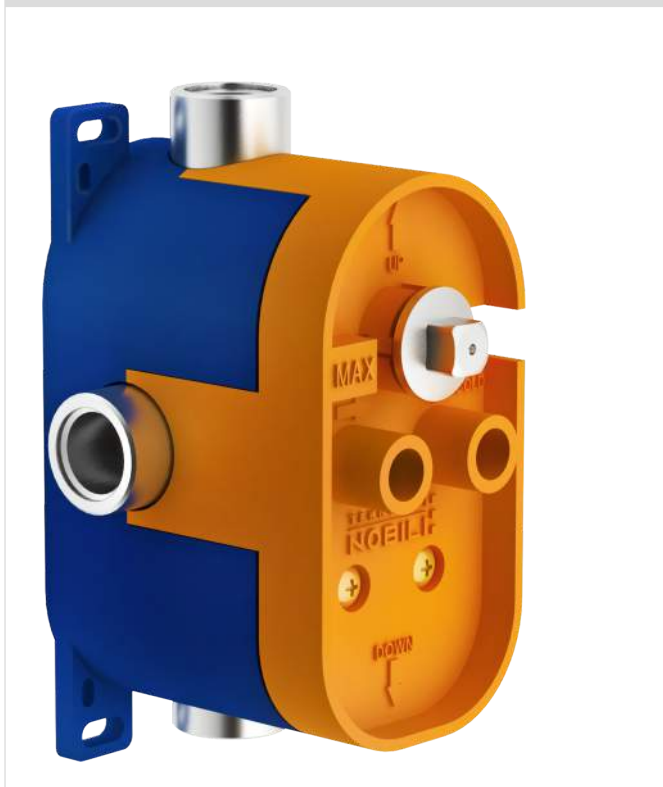

INFINITY
WE80100

100 €
MAXIMO DTO. 25 %

NOBILIS®
The Best Technology for Water

Image